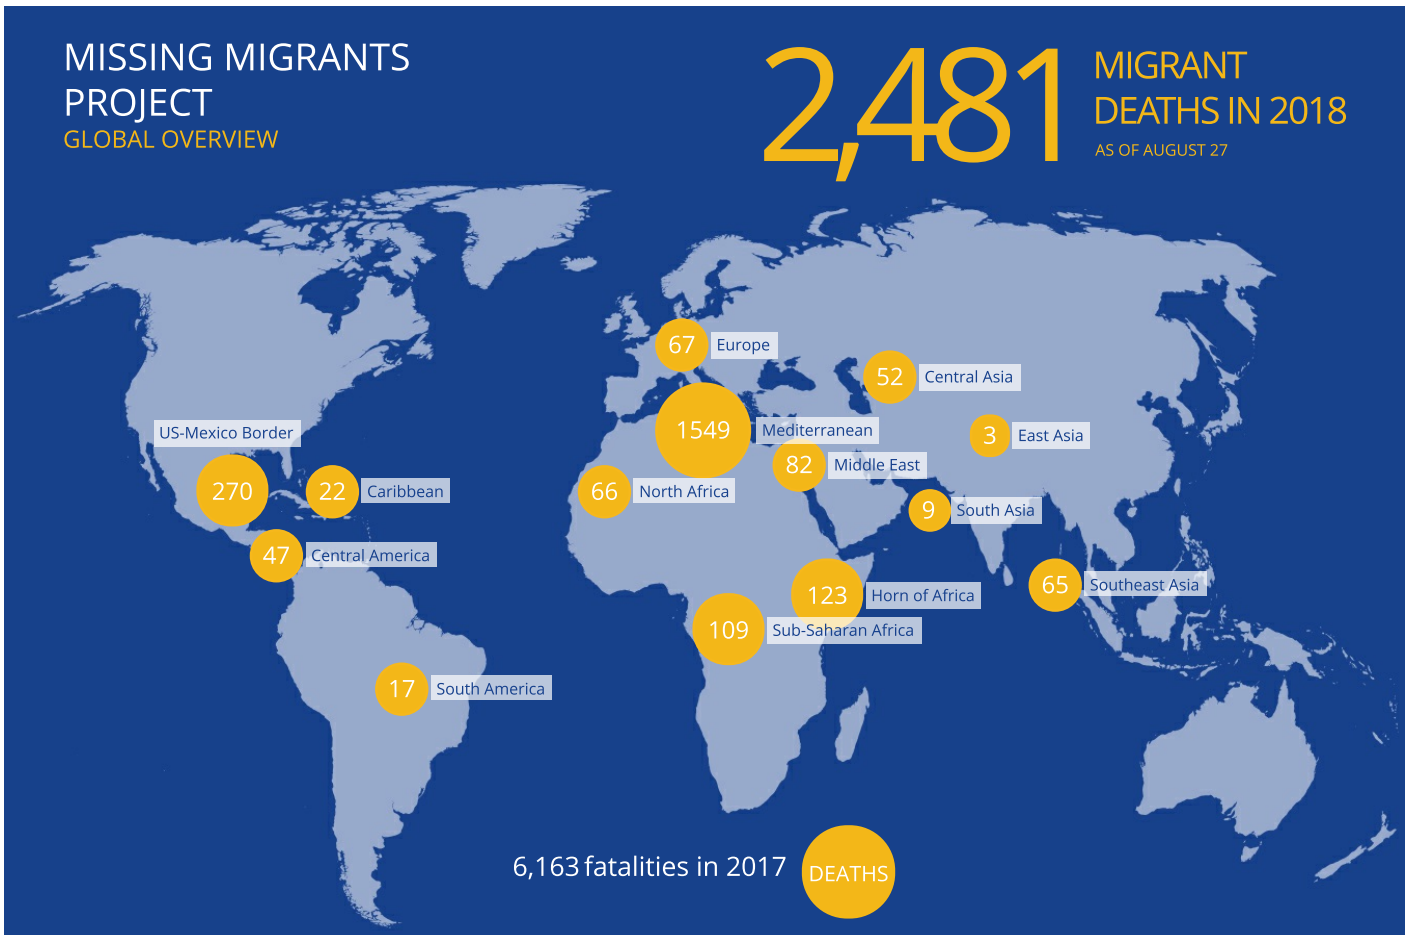

MAIN NATIONALITIES TO ITALY

ARRIVALS

from January to August

DEATHS

from 1 Jan to current

Note: Arrivals data for the past year are from January to end of the month specified. Arrivals data for the current year are updated every Tuesday and Friday

MAIN NATIONALITIES TO GREECE

ESTIMATED FATALITY RATE

Note: Arrivals data for the past year are from January to end of the month specified. Arrivals data for the current year are updated every Tuesday and Friday. Attempted crossings include those migrants rescued from the Mediterranean by the Turkish and Libyan Coast Guards.

MEDITERRANEAN FATALITIES BY MONTH

MEDITERRANEAN ARRIVALS BY MONTH

Data set are estimates from IOM, national authorities and media sources. The boundaries and names shown and the designations used on maps do not imply official endorsement or acceptance by IOM.

Missing Migrants Project is a joint initiative of IOM's [Global Migration Data Analysis Centre \(GMDAC\)](https://www.iom.int/gmdac) and Media and Communications Division (MCD). Back issues of the Mediterranean Update are available: <https://goo.gl/SXcyJt>