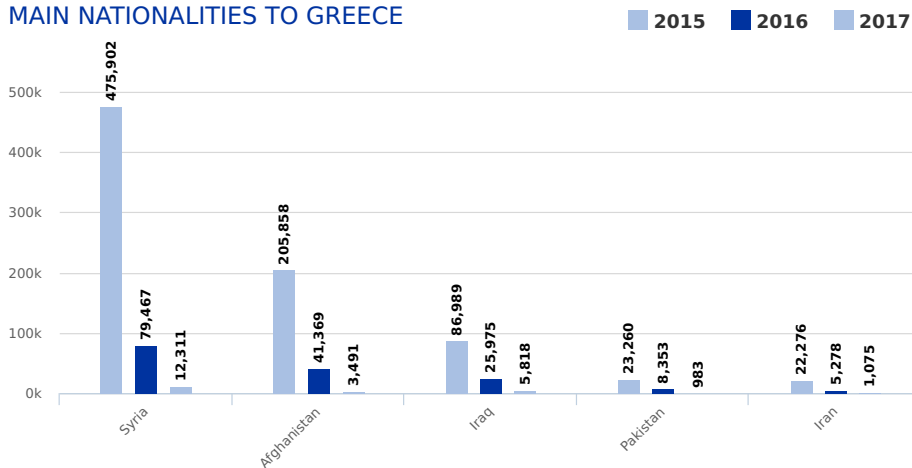

MAIN NATIONALITIES TO ITALY

ARRIVALS

from January to August

DEATHS

from 1 Jan to current

Note: Arrivals data for the past year are from January to end of the month specified. Arrivals data for the current year are updated every Tuesday and Friday

MAIN NATIONALITIES TO GREECE

ESTIMATED FATALITY RATE

Note: Arrivals data for the past year are from January to end of the month specified. Arrivals data for the current year are updated every Tuesday and Friday. Attempted crossings include those migrants rescued from the Mediterranean by the Turkish and Libyan Coast Guards.