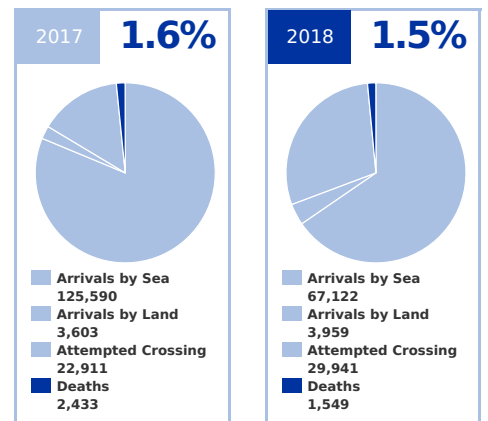

MAIN NATIONALITIES TO ITALY

ARRIVALS

from January to August

DEATHS

from 1 Jan to current

Note: Arrivals data for the past year are from January to end of the month specified. Arrivals data for the current year are updated every Tuesday and Friday

MAIN NATIONALITIES TO GREECE

ESTIMATED FATALITY RATE

Note: Arrivals data for the past year are from January to end of the month specified. Arrivals data for the current year are updated every Tuesday and Friday. Attempted crossings include those migrants rescued from the Mediterranean by the Turkish and Libyan Coast Guards.