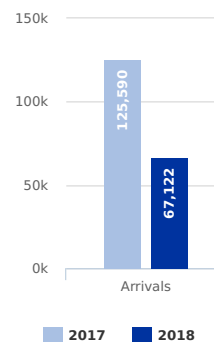

MAIN NATIONALITIES TO ITALY

ARRIVALS

from January to August

DEATHS

from 1 Jan to current

Note: Arrivals data for the past year are from January to end of the month specified. Arrivals data for the current year are updated every Tuesday and Friday