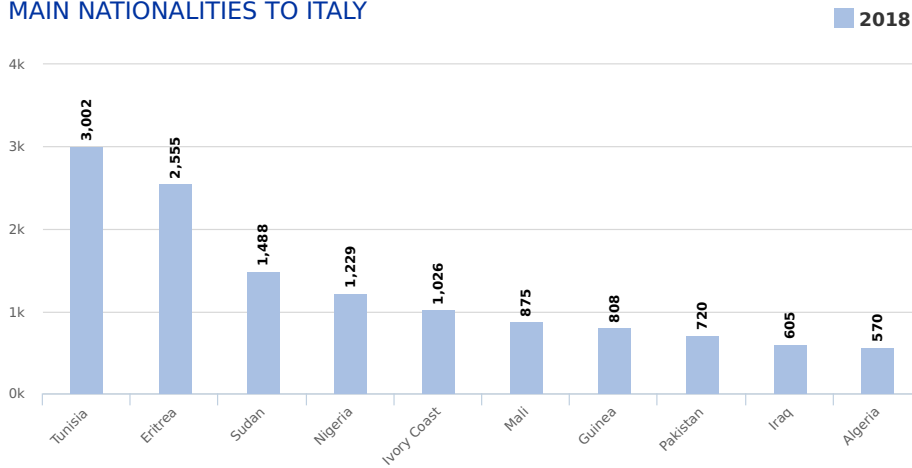

MAIN NATIONALITIES TO ITALY

ARRIVALS

from January to August

DEATHS

from 1 Jan to current

Note: Arrivals data for the past year are from January to end of the month specified. Arrivals data for the current year are updated every Tuesday and Friday

MAIN NATIONALITIES TO GREECE

ESTIMATED FATALITY RATE

Note: Arrivals data for the past year are from January to end of the month specified. Arrivals data for the current year are updated every Tuesday and Friday. Attempted crossings include those migrants rescued from the Mediterranean by the Turkish and Libyan Coast Guards.