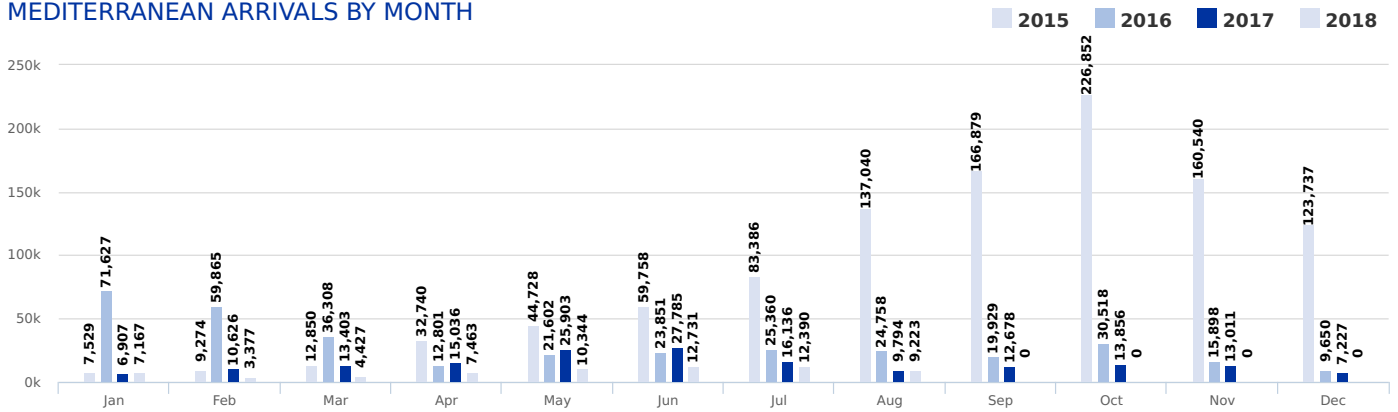

MEDITERRANEAN ARRIVALS BY MONTH

Data set are estimates from IOM, national authorities and media sources. The boundaries and names shown and the designations used on maps do not imply official endorsement or acceptance by IOM.

Missing Migrants Project is a joint initiative of IOM's [Global Migration Data Analysis Centre (GMDAC)](https://www.iom.int/gmdac) and Media and Communications Division (MCD). Back issues of the Mediterranean Update are available: <https://goo.gl/SXcyJt>