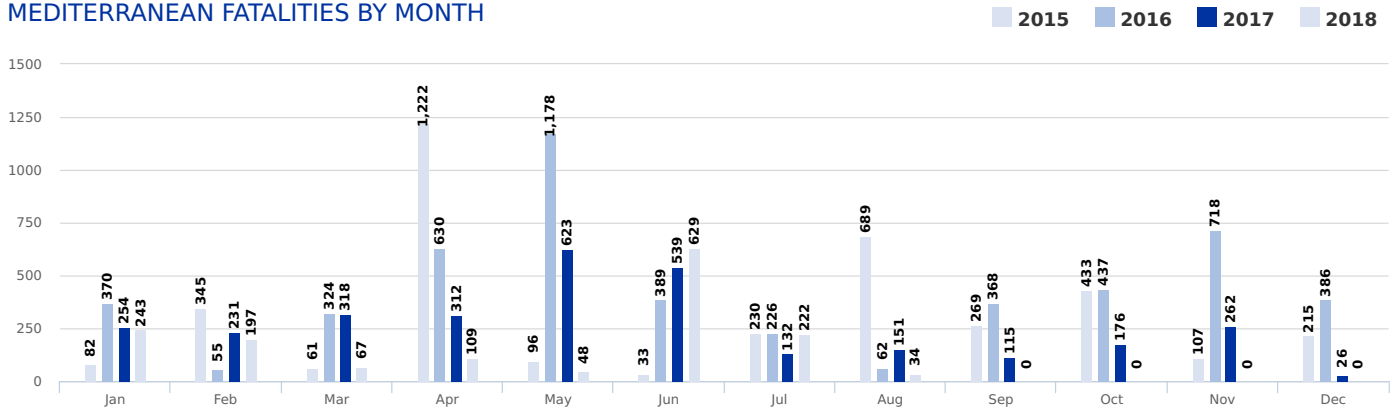

MEDITERRANEAN FATALITIES BY MONTH