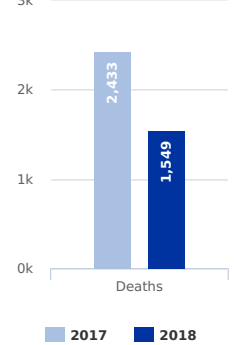

MAIN NATIONALITIES TO ITALY

ARRIVALS

from January to August

DEATHS

from 1 Jan to current

Note: Arrivals data for the past year are from January to end of the month specified. Arrivals data for the current year are updated every Tuesday and Friday